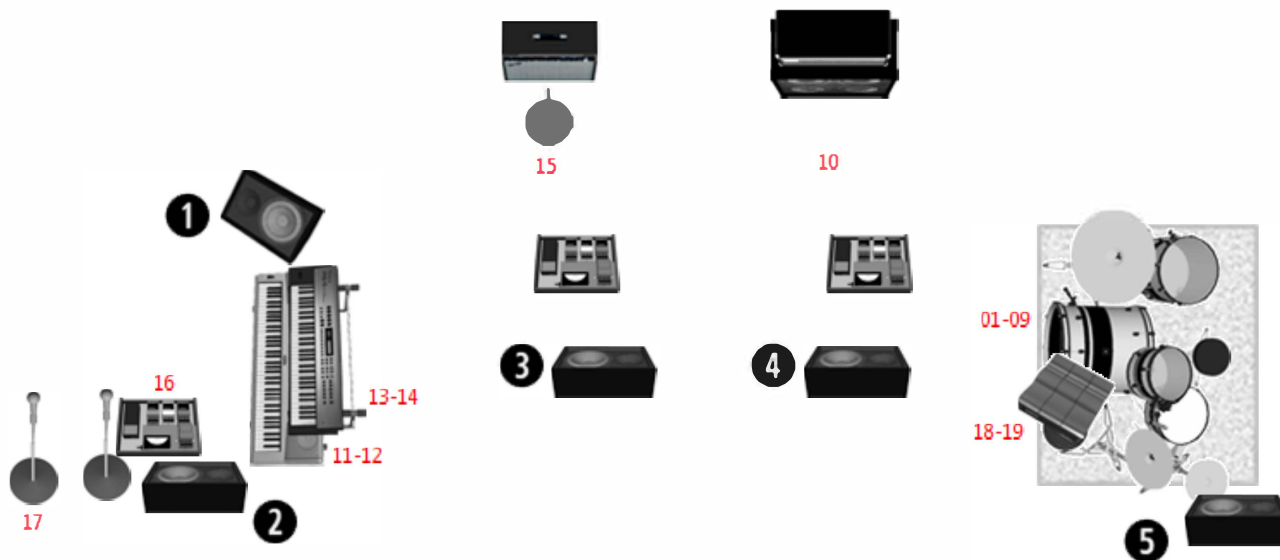

Mathias Heise Quadrillion Management: Giant Sheep Music Sund Sound ApS - Denmark Peter Sundberg Tel. +45 40361888 ps@giantssheep.dk	Channel List 01 - 09 Drums 10 Bass 11 - 12 Keyboard 13 - 14 Synth 15 Mic Guitar Amp 16 XLR Harmonica/Board 17 Mic Speak 18-19 Drum Pad	Monitor sends 1. n/a 2. n/a 3. n/a 4. n/a 5. n/a			ver. A-2021-1